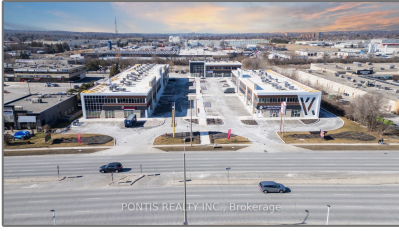

Office

71.88 Sqft - 450 Hespeler Rd, Cambridge, Ontario
N1R 0E3

Basic Details

Property Type: **Office**

Listing Type: **For Lease**

Listing ID: **X11906032**

Price: **\$750**

Rooms: **0**