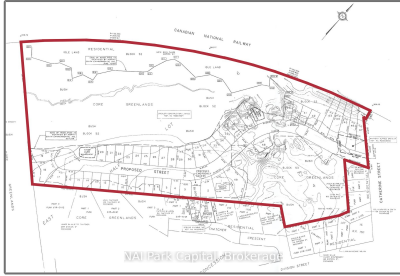

# Land

- 183 Catherine St, Guelph/Eramosa, Ontario N0B 2K0

## Basic Details

Property Type:	<b>Land</b>
Listing Type:	<b>For Sale</b>
Listing ID:	<b>X11926056</b>
Price:	<b>\$7,200,000</b>
Year Built:	<b>0</b>
Lot Area:	<b>0 Sqft</b>

## Address

Country:	<b>CA</b>
Province:	<b>Ontario</b>
City:	<b>Guelph/Eramosa</b>
Postal Code:	<b>N0B 2K0</b>
Street:	<b>Catherine</b>
Street Number:	<b>183</b>
Street Suffix:	<b>St</b>
Floor Number:	<b>0</b>
Longitude:	<b>W81° 51' 12.5"</b>
Latitude:	<b>N43° 37' 9.2"</b>