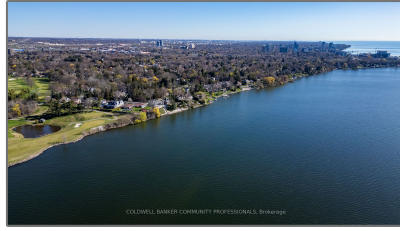

Vacant Land

- 623 Edgewater Cres, Burlington, Ontario L7T 3L8

Basic Details

Property Type: **Vacant Land**

Listing Type: **For Sale**

Listing ID: **W11936463**

Price: **\$1,549,900**

Year Built: **0**

Lot Area: **0 Sqft**

Address

Country: **CA**

Province: **Ontario**

City: **Burlington**

Postal Code: **L7T 3L8**

Street: **Edgewater**

Street Number: **623**