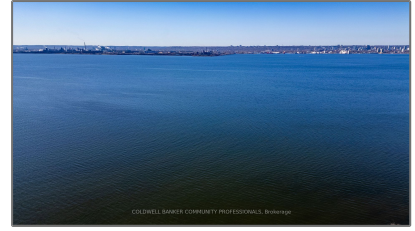

Vacant Land

- 623 Edgewater Cres, Burlington, Ontario L7T 3L8

Basic Details

Property Type: **Vacant Land**

Listing Type: **For Sale**

Listing ID: **W11936463**

Price: **$1,549,900**

Year Built: **0**

Lot Area: **0 Sqft**

Address

Country: **CA**

Province: **Ontario**

City: **Burlington**

Postal Code: **L7T 3L8**

Street: **Edgewater**

Street Number: **623**

Street Suffix: **Cres**

Floor Number: **0**

Longitude: **E0° 0' 0"**

Latitude: **N0° 0' 0"**